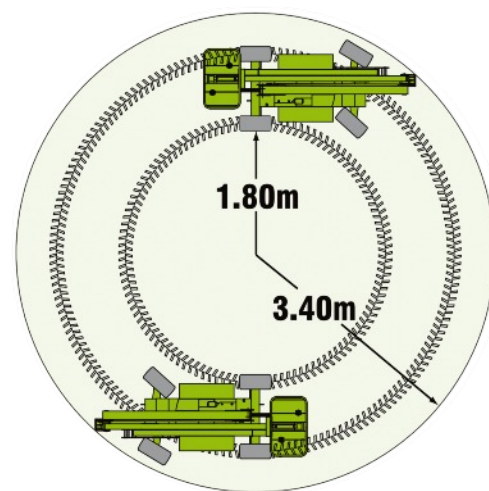

Cranes
Access
Transport
Contract Lifting
Training

Niftylift HR12

The Nifty Height Rider 12 is one of the most versatile and reliable machines in its class. It is specifically designed to give maximum reach performance from the lightest, most compact base possible. A telescopic upper boom gives improved accuracy when positioning the platform and superb manoeuvrability makes it an ideal tool for a wide range of applications.

The HR12 4x4's deep tread rough terrain tyres provide extra grip even on soft ground.

Working range

Safety Features

- Automatic Failsafe Brakes
- Tilt Alarm
- Foam Filled or Solid Tyres
- Manual Descent with Hand Pump
- Dual Controls (Platform & Base)
- Lock Valves on all Hydraulic Cylinders
- Dual Harness Points
- CE Mark

Specifications

Working - height.....	12.20m
Platform - height.....	10.20m
Working - outreach.....	6.10m
Slew.....	360°
Width - standard.....	1.80m
Width - narrow.....	1.50m
Height - stowed.....	1.90m
Length - overall.....	4.10m
Weight - standard.....	2,400kg
Weight - narrow.....	2,950kg
Turning radius - inside.....	2.22m
Turning radius - outside.....	4.20m
Platform capacity.....	200kg
Platform size.....	1.10x0.65m
Drive speed.....	2.5-3.5mph
Gradeability.....	25%
Control systemFully proportional hydraulic
PowerBi-energy (engine & battery)