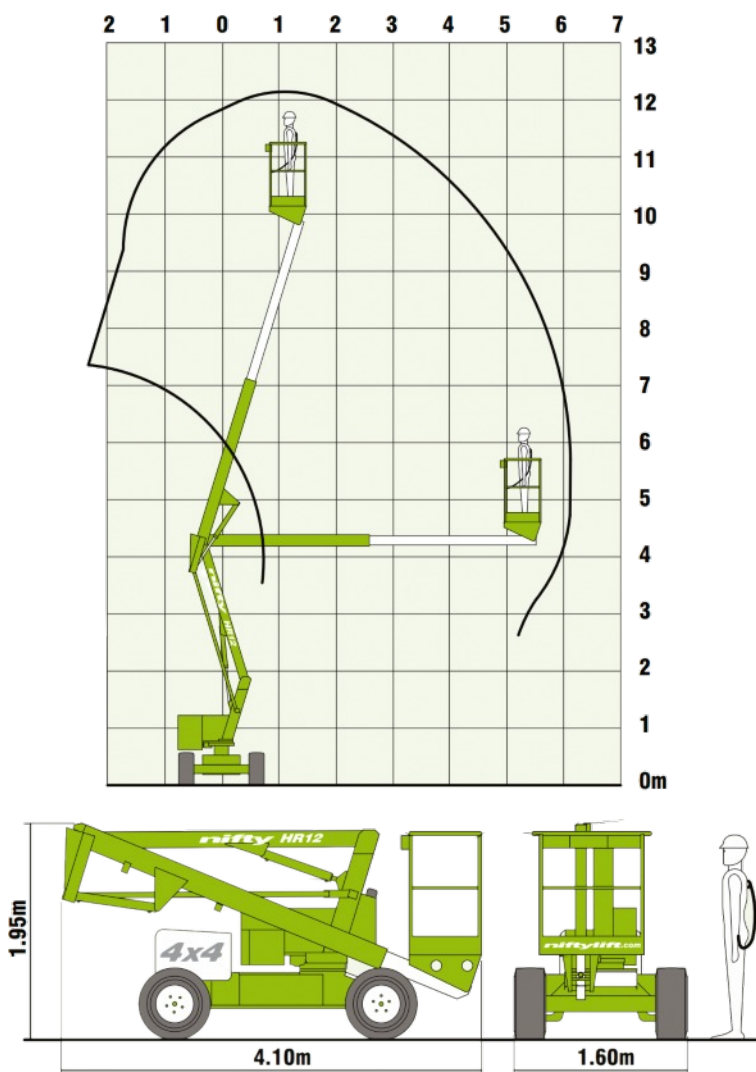

Niftylift HR12

The Nifty Height Rider 12 is one of the most versatile and reliable machines in its class. It is specifically designed to give maximum reach performance from the lightest, most compact base possible. A telescopic upper boom gives improved accuracy when positioning the platform and superb manoeuvrability makes it an ideal tool for a wide range of applications.

The HR12's Bi-Energy option allows it to work for extended periods inside and outside, making it the perfect all-rounder.

Articulating booms and 6.10m outreach make the HR12 4x4 perfect for reaching up and over all kinds of obstacles.

The HR12 4x4's deep tread rough terrain tyres provide extra grip even on soft ground.

Working range