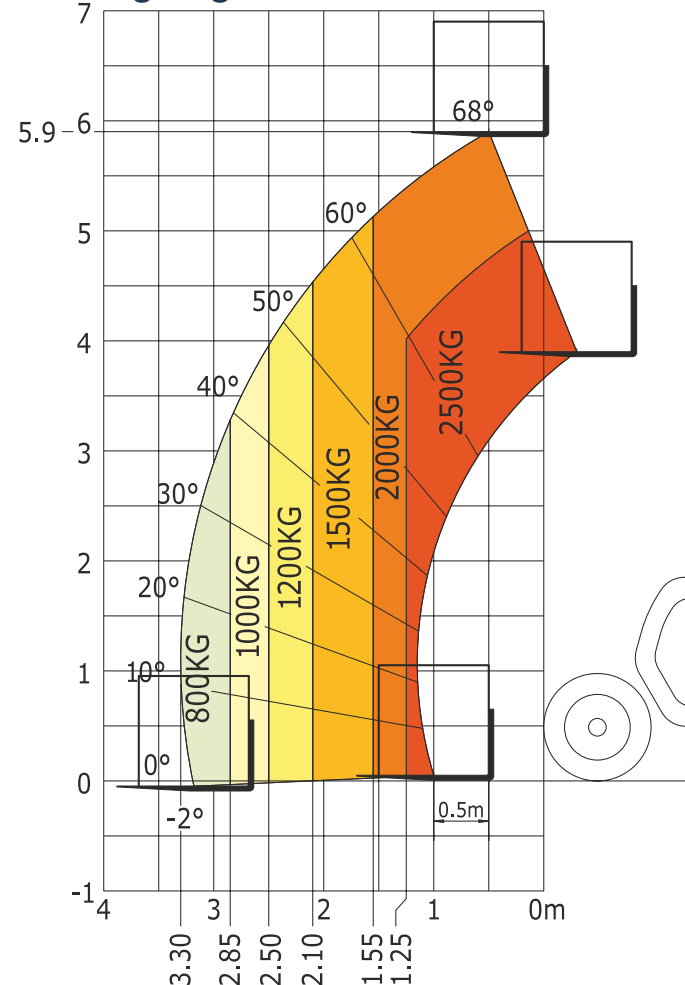

Cranes
Access
Transport
Contract Lifting
Training

Manitou MLT625H

Capacities

Lift Capacity.....	2,500 kg
Lift Height.....	5.90 m
Maximum Reach.....	3.30 m

Unladen times

Lifting.....	7.2 sec
Lowering.....	4.9 sec
Telescope extension.....	5.2 sec
Telescope retraction.....	3.7 sec
Crowd.....	3.2 sec
Dump.....	3.2 sec

Engine and transmission

Engine.....	Kubota Stage 3A
Engine Power.....	55.4 KW
Transmission.....	Hydrostatic
Speeds.....	2 forward, 2 reverse
Travel Speed.....	25 km/h

Dimensions

Length.....	3.90 m
Width.....	1.82 m
Height.....	2.00 m
Ground clearance.....	0.38 m
Turning radius.....	3.19 m
Weight.....	4,922 kg

Working range

The MLT 625 rough terrain telescopic handler is a machine ideally suited for working in confined spaces. The MLT 625 can fully access the majority of your working environment. With four wheel steering, the compact dimensions of your machine and its excellent turning circle makes it easy to fulfil your daily tasks.

In addition to its ground clearance of 38 cm, the MLT 625 is fitted with 18" agricultural profile tyres. The excellent traction and grip allows the machine to operate on all types of terrain. You can work in any situation and versatility becomes part of your daily life.