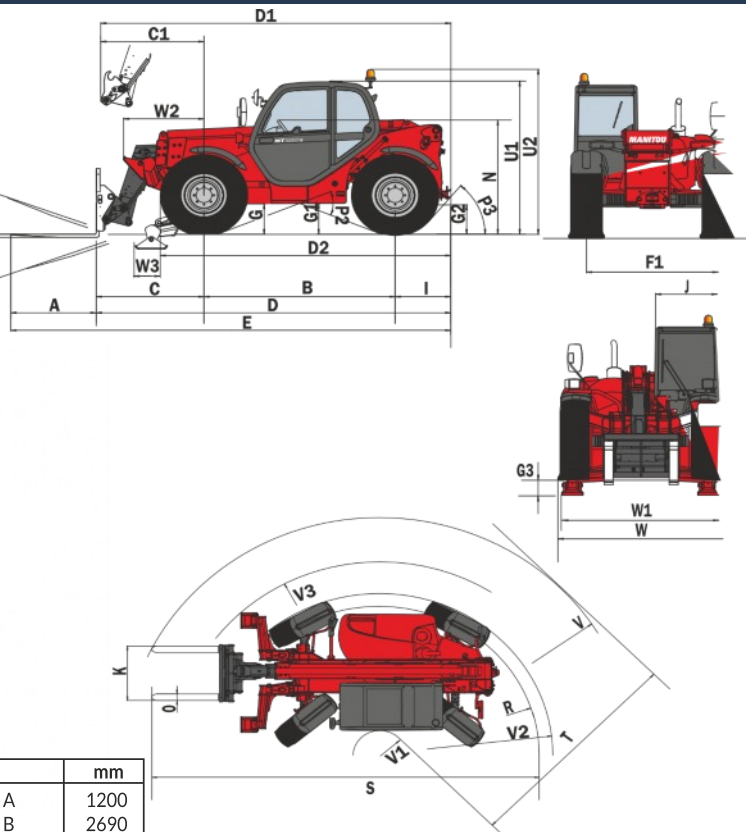

Forks (mm)

Length.....1200
 Width x thickness.....125 X 45
 Maximum distance between forks.....1040
 Carriage rotation.....126°
 Hydraulically operated brakes with oil-immersed multi-discs on both axles

Hydraulics

Lifting/tilting pump (gear type).....250 bars /105 l/mn
 Flow divider with priority to steering and brakes.

Capacities

Cooling system.....18.5 l
 Engine oil.....10.5 l
 Hydraulic oil.....125 l
 Transmission oil.....15.5 l
 Fuel tank.....120 l

Dimensions

Weight unladen (with forks).....7,470 kg
 Overall width.....2.26 m
 Overall height.....2.30 m
 Turning radius (outside wheels).....3.75 m
 Length up to carriage.....4.99 m
 Ground clearance.....0.44 m
 Drawbar pull.....8,200 daN

	mm
A	1200
B	2690
C	1513
C1	1602
D	4992
D1	5081
D2	4064
E	6192
F	1846
G	455
G1	440
G2	440
G3	220
I	789
J	865
K	1040
L	45
N	1690
O	125
P2	44°
P3	53°
R	3545
S	7810
T	3640
U1	2300
U2	2550
V	4950
V1	1310
V2	3753
V3	4200
W	2261
W1	2210
W2	1132
W3	340
Y	12°
Z	114°