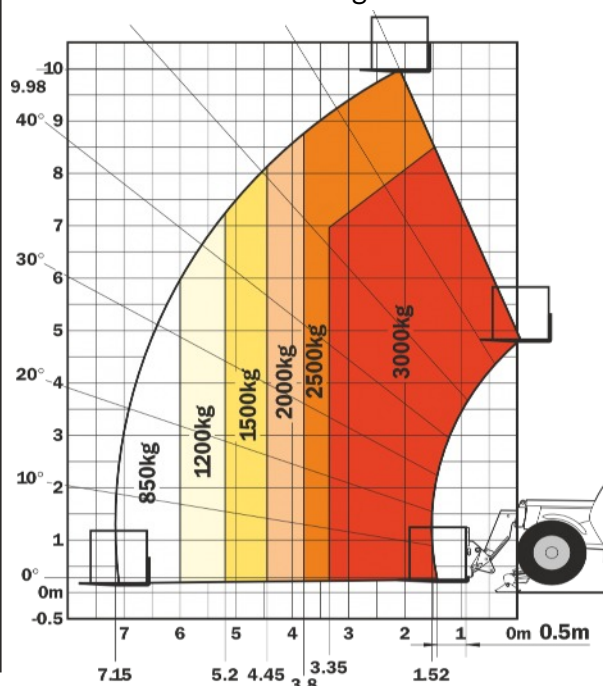

Reach at maximum height: 2 m

Southern Cranes & Access Ltd

Pollards Way, Southwater, Horsham, RH13 9AQ

Access hire: 01403 339105 . Crane hire: 01403 790874
sales@southerncranes.co.uk . www.southerncranes.co.uk

13 September 2016