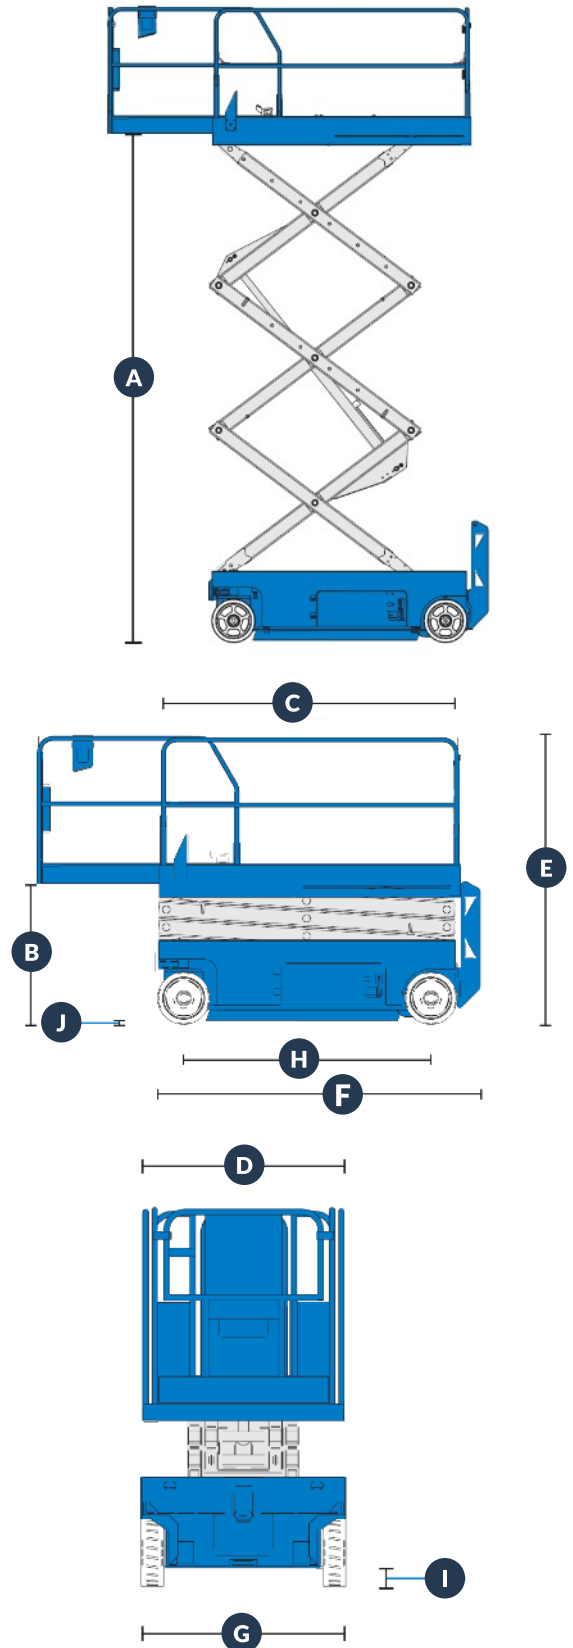

# Genie GS2646

## Measurements

Working Height (max).....	9.92 m
Platform Height (max) <b>A</b> .....	7.92 m
Platform Height stowed <b>B</b> .....	1.16 m
Platform Length Outside <b>C</b> .....	2.26 m
Platform Length Extended.....	3.18 m
Slide-out platform extension.....	0.91 m
Platform Width <b>D</b> .....	1.15 m
Guardrail Height.....	1.09 m
Toe-board Height.....	0.15 m
Height Stowed <b>E</b> .....	2.26 m
Height Rails folded.....	1.68 m
Length (stowed) <b>F</b> .....	2.41 m
Length (extended).....	3.31 m
Width <b>G</b> .....	1.17 m
Wheelbase <b>H</b> .....	1.85 m
Ground Clearance (centre) <b>I</b> .....	0.10 m
with pothole guards lowered <b>J</b> .....	0.19 m

## Performance

Platform Occupancy (max).....	3
Lift Capacity.....	454 kg
Lift Capacity - Extension deck.....	113 kg
Drive Speed (stowed).....	3.5 km/h
Drive Speed (raised).....	0.8 km/h
Gradeability (stowed).....	30%
Turning radius outside.....	2.29 m
Raise/lower speed.....	30/38 sec
Controls.....	Proportional Drive
Drive.....	Dual front wheel
Tyres- solid non-marking.....	38x13x28 cm
Power source.....	24V
Weight.....	2,054 kg