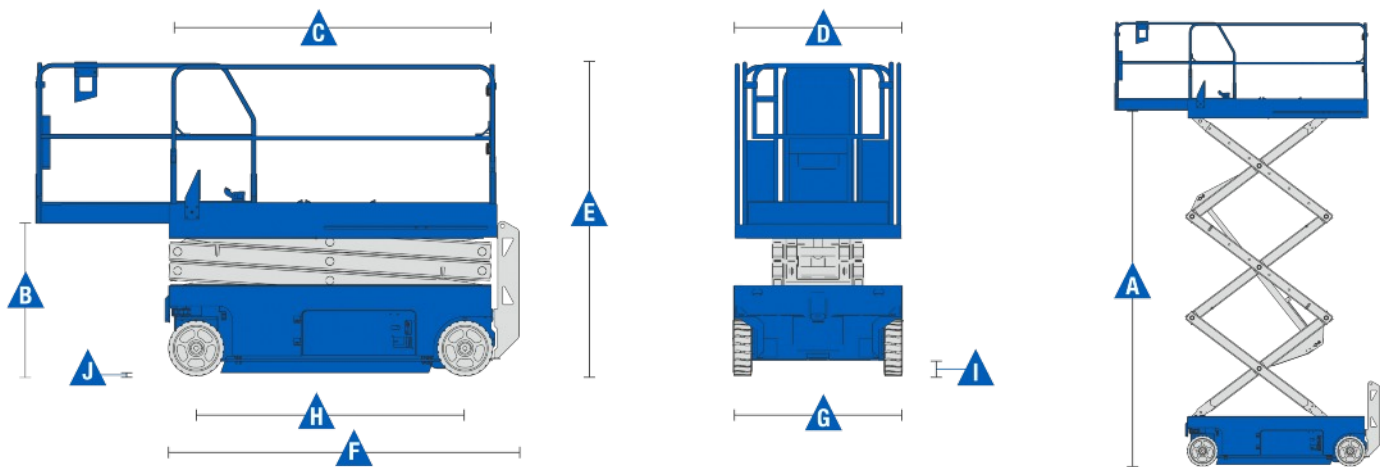

## Measurements

Working height maximum*	11.6 m
A Platform height maximum	9.75 m
B Platform height stowed	1.29 m
C Platform length - outside	2.26 m
Extended	3.18 m
Slide-out platform extension deck	0.91 m
D Platform width - outside	1.16 m
Guardrail height	1.09 m
Toe-board height	0.15 m
E Height - stowed: folding guardrails	2.39 m
rails folded	1.80 m
F Length - stowed	2.44 m
Extended	3.31 m
G Width	1.16 m
H Wheelbase	1.85 m
I Ground clearance - centre	95 mm
with pothole guards deployed	0.019 m

## Productivity

Maximum platform occupancy**	2
Lift capacity	318 kg
Lift capacity - extension deck	113 kg
Drive height	full height
Drive speed - stowed	3.5 km/h
Drive speed - raised	0.8 km/h
Gradeability - stowed	25%
Turning radius - inside	zero
Turning radius - outside	2.29 m
Raise / lower speed	57 / 30 sec
Controls	proportional
Drive	dual front wheel
Multiple disc brakes	dual rear wheel
Tyres - solid non-marking	38 x 13 cm

## Features

- 2.26 x 1.15 m steel platform
- 0.91 m extension deck
- Folding rails with full height swing gate
- Drive at full height
- Dual front wheel drive
- Universal 20 amp smart charger
- Rear recessed charger receptacle
- SmartLink™ - proportional lift and drive
- Platform control with battery charge indicator and diagnostic display
- On-board diagnostic system
- AC power to platform
- Lanyard attachment points
- Manual platform lowering valve
- Emergency stop at both platform and ground controls
- Rear wheel multiple disc brakes
- Front wheel hydraulic dynamic braking
- Brake release
- Swing-out component trays
- Solid non-marking tyres
- Pothole guards
- Tilt level sensor with audible alarm
- Descent alarm
- Electronic horn
- Hour meter