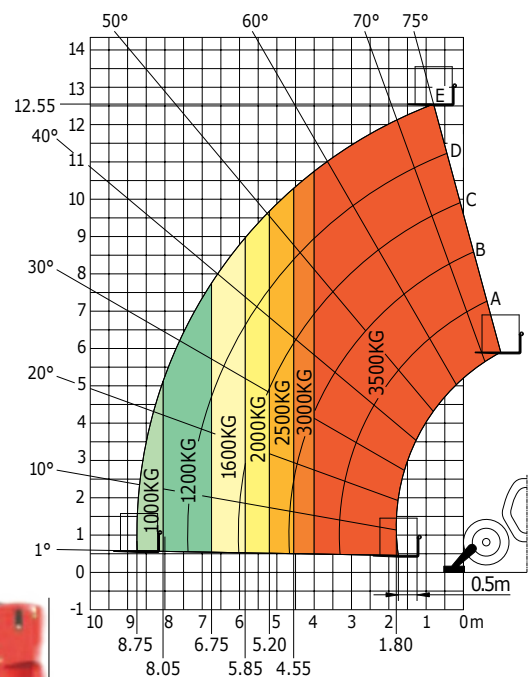

Machine on stabilizers with forks

Steering modes

Southern Cranes & Access Ltd

Pollards Way, Southwater, Horsham, RH13 9AQ

Access hire: 01403 339105 . Crane hire: 01403 790874
sales@southerncranes.co.uk . www.southerncranes.co.uk

13 October 2016