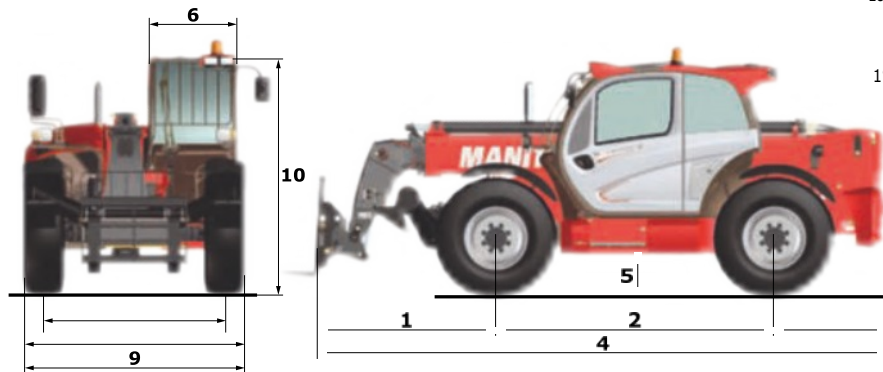

Manitou MT1335

Performance

Lifting height	12.55 m
Lifting capacity	3,500 kg
Drawbar pull	9,800 daN
Breakout force	6,400 daN
Moving speed	25 km/h

Times

Lifting time (unladen).....	9.8 s
Lowering time (unladen).....	8.2 s
Boom extension time (unladen).....	14.2 s
Boom retraction time (unladen).....	9.7 s
Crowd	2.7 s
Dump	2.8 s

Engine

Energy	Diesel
Power	75 kW
Max. Torque.....	420 Nm @ 1,400 tr/min
Total capacity	3,400 cm3
Injection	Direct
Cooling	Water
Transmission type.....	Torque converter

Dimensions

1. Front wheel centre to carriage.....1.80 m
2. Wheelbase.....2.88 m
3. Rear wheel centre to rear face.....1.18 m
4. Overall width of cab.....0.88 m
5. Ground clearance.....0.41 m
6. Overall length to carriage.....5.86 m
7. Inside tyre width.....1.87 m
8. Overall width.....2.28 m
9. Overall width (stabilizers lowered).....2.28 m
10. Overall height.....2.42 m
11. Turning radius .....
- 3.85 m
13. Weight (unladen) .....
14. 9,100 kg